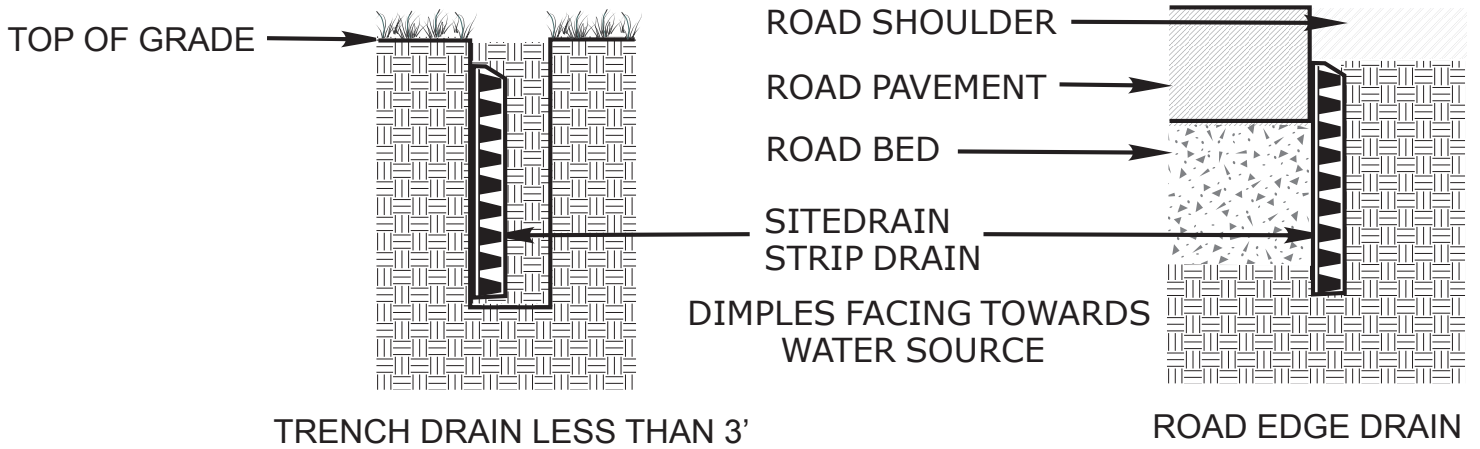

TRENCH / EDGE DRAIN

TITLE: TRENCH/EDGE DRAIN

FILE NAME: TRENCH/EDGE 2009

SCALE: NTS

AWD
AMERICAN WICK DRAIN

MADE IN USA

1209 Airport Road, Monroe, NC 28110
TF 800.242.WICK • PH 704.238.9200
FX 704.238.0220 • info@americanwick.com

RECYCLED
CONTENT